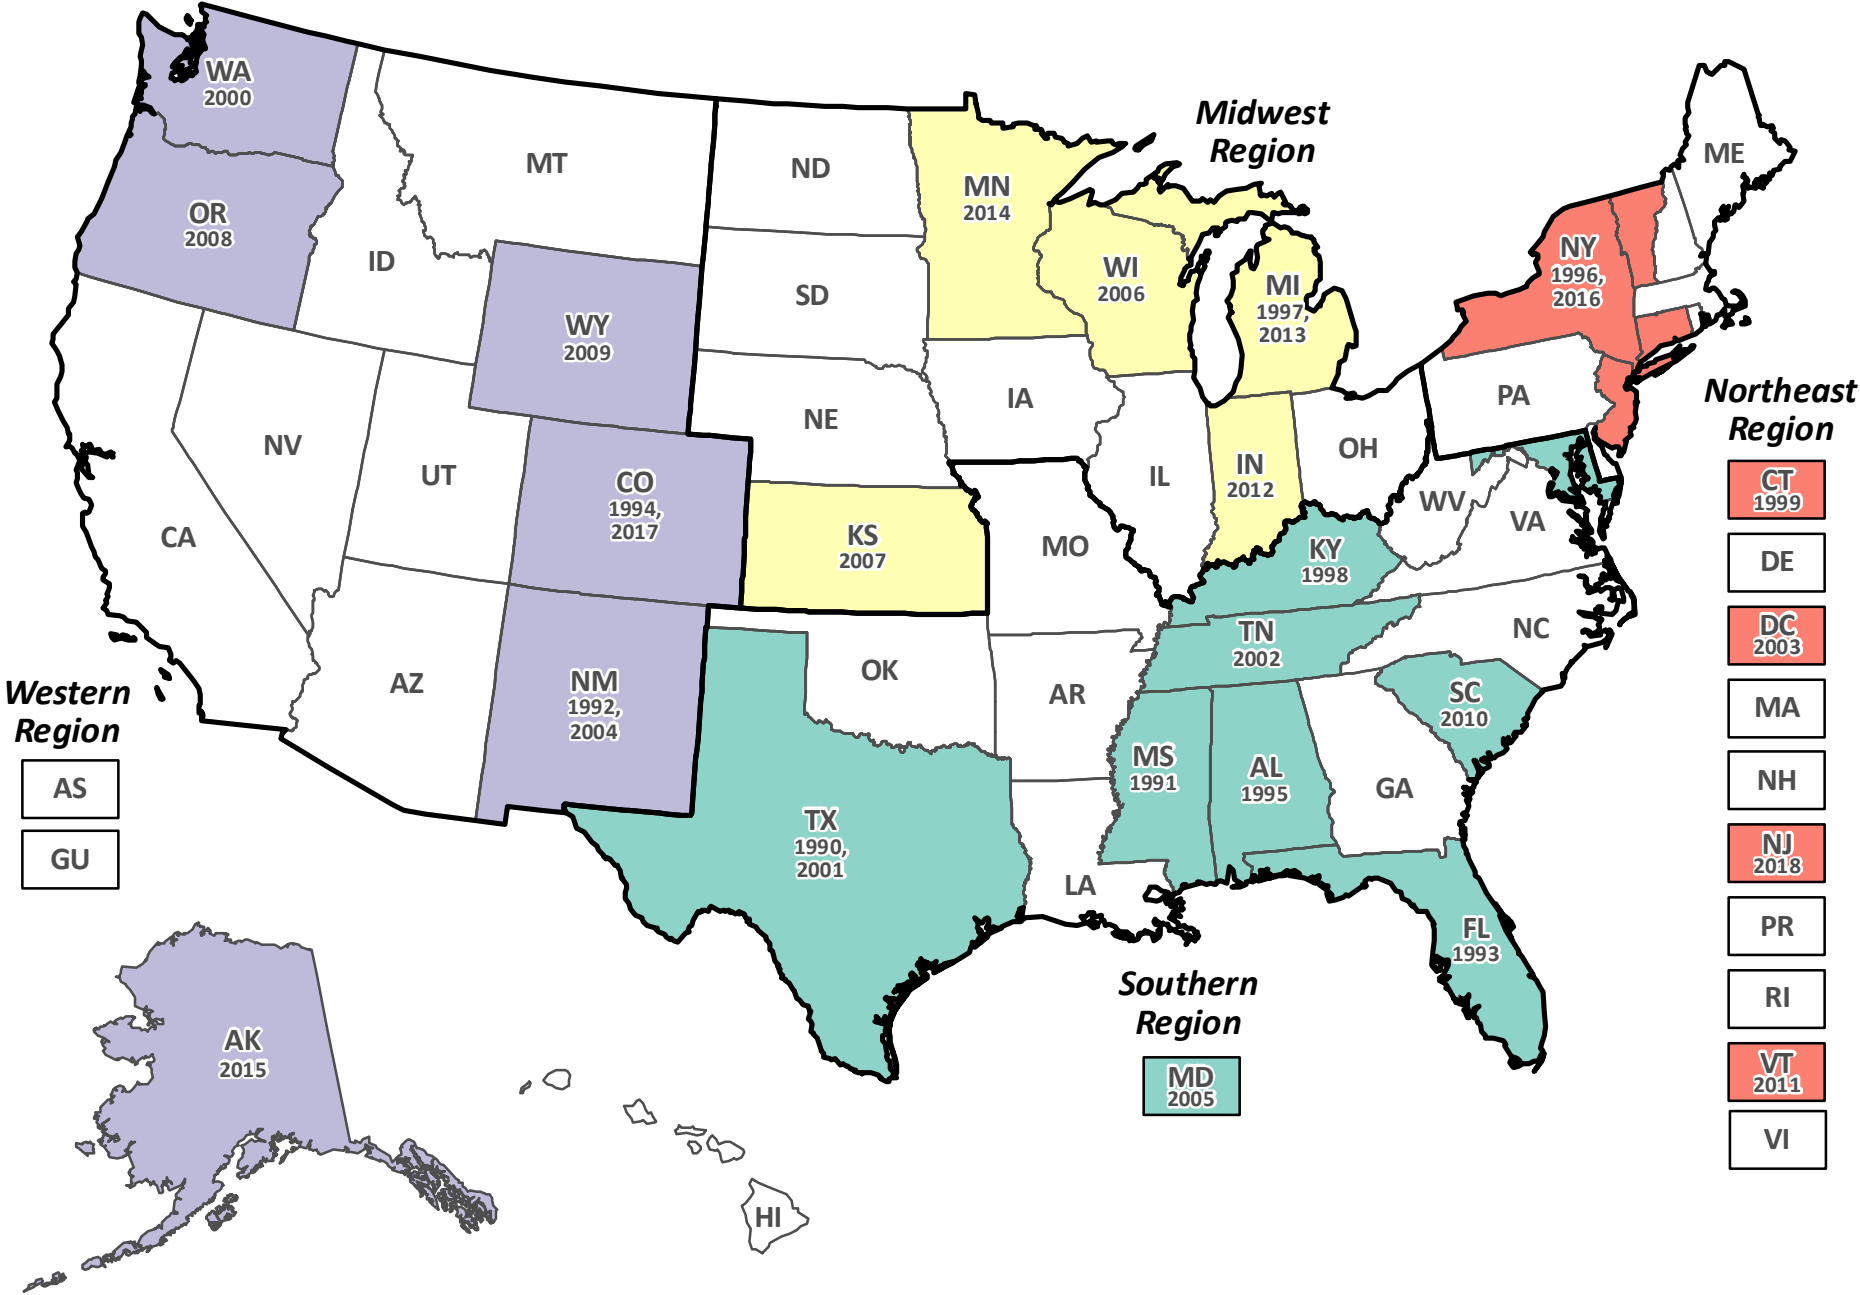

NASED Presidents, 1990-2018

NASED Presidents	State
1990 Tom Harrison	Texas
1991 Constance Slaughter Harvey	Mississippi
1992 Hoyt Clifton	New Mexico
1993 Dot Joyce	Florida
1994 Donetta Davidson	Colorado
1995 Anita Tatum	Alabama
1996 Tom Wilkey	New York
1997 Chris Thomas	Michigan
1998 George Russell	Kentucky
1999 Tom Ferguson	Connecticut
2000 Gary McIntosh	Washington
2001 Ann McGeehan	Texas
2002 Brook Thompson	Tennessee
2003 Alice Miller	District of Columbia
2004 Denise Lamb	New Mexico
2005 Linda Lamone	Maryland
2006 Kevin Kennedy	Wisconsin
2007 Brad Bryant	Kansas
2008 John Lindback	Oregon
2009 Peggy Nighswonger	Wyoming
2010 Marci Andino	South Carolina
2011 Kathy Scheele	Vermont
2012 Brad King	Indiana
2013 Chris Thomas	Michigan
2014 Gary Poser	Minnesota
2015 Gail Fenumiai	Alaska
2016 Todd Valentine	New York
2017 Judd Choate	Colorado
2018 Bob Giles	New Jersey